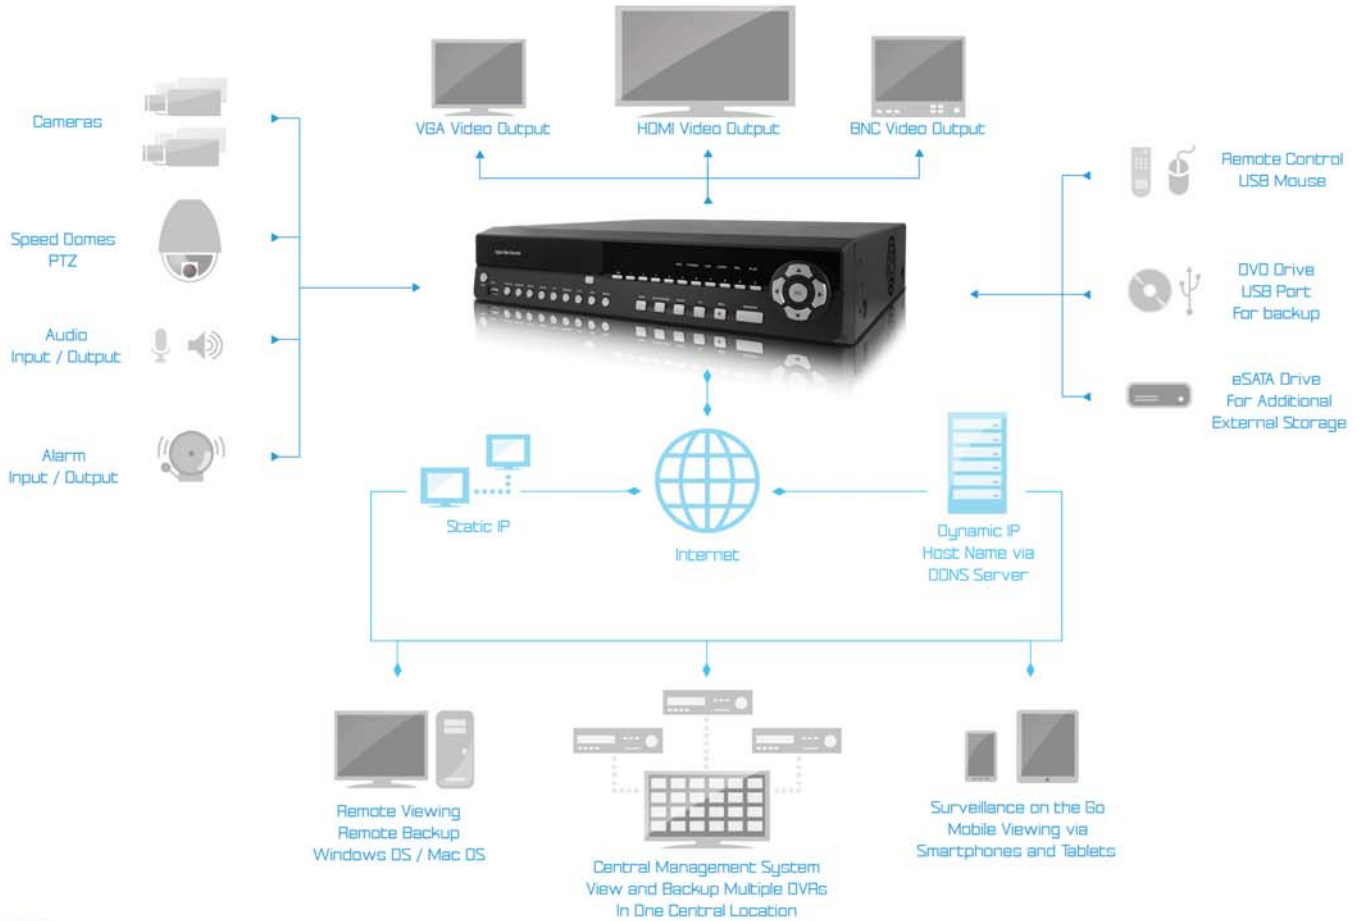

AMEBA
Since 1995

THE ONE DVR

Innovative Features and Ultra Friendly

TheOne H.264 DVR Series

Ameba Technology introduces TheOne Series standalone DVRs, designed for professional applications where video qualities are critical. The D1 TP-Series offers real-time D1 recording for 16 channels and real-time half D1 for 32 channels. The i-Series offers real-time recording at CIF.

"TheOne HD" line offers HD-SDI Video Solution at 1080P quality recording.

System Configuration

FC CE
MADE IN TAIWAN

HDMI HD Video Output

High definition videos are displayed through HDMI connection to the HD TVs. With a maximum resolution of 1280x1024, high detailed stunning pictures capture every important detail. In addition to HDMI, VGA and BNC video outputs are convenient for multiple monitors installation.

Auto-Adjust to Screen Ratio

Auto switches from 4:3 standard screen to 16:9 wide screen aspect ratio. In wide screen mode side control panels can be turned on for easy access to frequently used functions. (Feature available on TP Series)

eSATA External Storage

On typical DVRs the available storage is limited by how many internal hard drives can physically fit within the DVR's case. With eSATA external connection, this limitation is lifted allowing for much greater storage space to accommodate the increasing demand for longer recording periods.