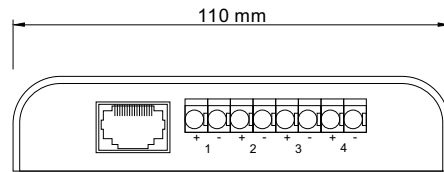

Twisted Pair Transmission System

CV-B201

BNC Male to 2C

Rear View

CV-BR04

4 Channel Video Transceiver

Rear View

FEATURES

SPECIFICATION

Model Number	CV-B201	CV-BR04
Video Input (BNC connector)	1	4
Video Input	1V p-p, 75 Ohms	
RJ-45 Output	Terminal	1
Transmission Distance	600M (B/W), 400M (Color)	
Dimensions (WxHxD)	61 x 19 x 15.3 (mm)	110 x 77 x 24 (mm)