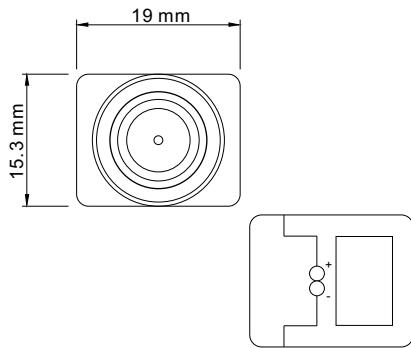

Twisted Pair Transmission System

CV-B201

BNC Male to 2C

Rear View

CV-BR04

4 Channel Video Transceiver

Rear View

FEATURES

- Transmit a full motion color video signal up to 400 meters, B/W to 600 meters.
- Passive, No power required.
- Built-in impedance couple device and noise filter for exceptional interference immunity.
- Eliminate Coaxial Cable.
- Up to multi CV-B201, can work with 1U rack mounting multi channel receiver panel CV-BR16.

SPECIFICATION

Model Number	CV-B201	CV-BR04
Video Input (BNC connector)	1	4
Video Input	1V p-p, 75 Ohms	
RJ-45 Output	Terminal	1
Transmission Distance	600M (B/W), 400M (Color)	
Dimensions (WxHxD)	61 x 19 x 15.3 (mm)	110 x 77 x 24 (mm)