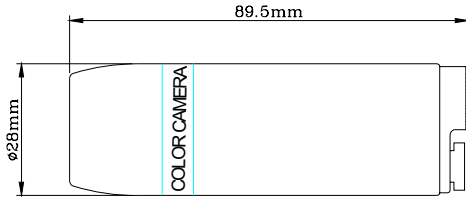

CC-4403

Rear View

FEATURES

- SONY 1/4" CCD sensor
- 420 TV Lines of Horizontal Resolution
- Minimum illumination of 0.5 Lux
- AES, AGC, AWB
- IP67, Weather proof, ideal for outdoor application.

SPECIFICATION

Model Number	CC-4403
Image Pick-up Device	Color SONY 1/4" CCD Sensor
Effective Picture Element	NTSC: 512(H)x492(V)
Horizontal Resolution	420 TV lines
Minimum Illumination	0.5 LUX @ F2.0
S/N Ratio	More than 48dB
Auto Electronic Shutter	NTSC: 1/60s~1/100,000s
Gamma Characteristic	0.45
Lens Furnished	3.6mm/F2.0 Board Lens
Auto Gain Control	Yes
Auto White Balance	Yes
Synchronous System	Internal, Negative Sync.
Video Output	1 Vp-p / 75 Ohms
Power Supply	12V DC
Operating Temperature	-10 °C ~ 50 °C (14 °F ~ 122 °F)