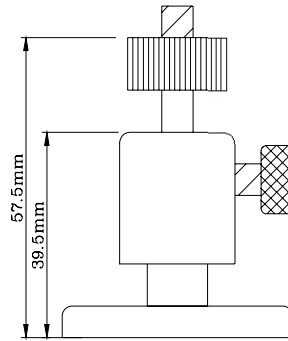

CC-4403

Rear View

FEATURES

- SONY 1/4" CCD sensor
- 420 TV Lines of Horizontal Resolution
- Minimum illumination of 0.5 Lux
- AES, AGC, AWB
- IP67, Weather proof, ideal for outdoor application.

SPECIFICATION

Model Number	CC-4403
Image Pick-up Device	Color SONY 1/4" CCD Sensor
Effective Picture Element	NTSC: 512(H)x492(V)
Horizontal Resolution	420 TV lines
Minimum Illumination	0.5 LUX @ F2.0
S/N Ratio	More than 48dB
Auto Electronic Shutter	NTSC: 1/60s~1/100,000s
Gamma Characteristic	0.45
Lens Furnished	3.6mm/F2.0 Board Lens
Auto Gain Control	Yes
Auto White Balance	Yes
Synchronous System	Internal, Negative Sync.
Video Output	1 Vp-p / 75 Ohms
Power Supply	12V DC
Operating Temperature	-10 °C ~ 50 °C (14 °F ~ 122 °F)