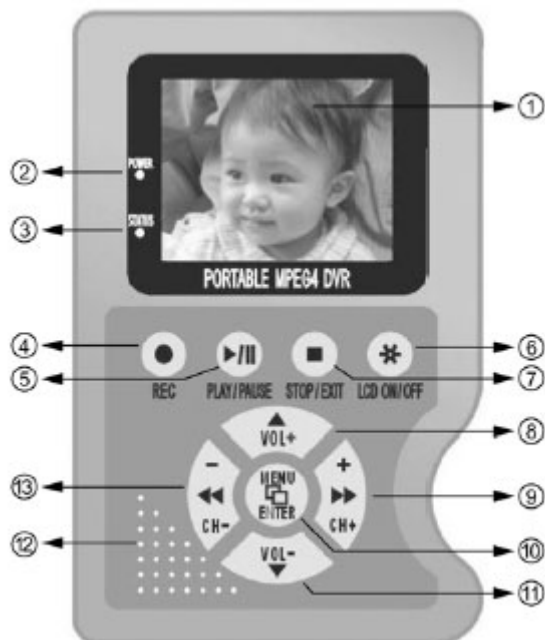

SPECIFICATIONS

Model Name	DVR-102
Video System	NTSC / PAL
Video Codec	MPEG4-SP ASF File Format
Video Recording Frame Rate	1-30 IPS (adjustable)
Video Resolution	720x240,320x240 (NTSC) 720x288,320x288 (PAL)
Video Input	1 CH
Video Output	1 CH
Audio Codec	G.726 / 32 Kbps
Audio Input	1 CH
Audio Output	1 CH
Video Quality Level	High / Medium / Low
Storage Media	Compact Flash (CF) Memory Card
Recording Mode	Manual / Schedule / Motion Detection
Recording Detection Setting	Detect Area / Sensitivity
Event Search Function	Easy Search Bar (Date, Time and Event Type auto display)
Playback Speed	x1 / x2 / x4 / x8 / x16 / x32
TFT LCD Panel	2.5"
Speaker	Built-in
Power Supply	AC100~240V 50/60 Hz, DC12V / 1A or AAx4 Batteries
Dimensions(W x H x D)	142.5x91x30 mm

* Design & Specifications subject to Change without Prior Notifications.

Recording Time Table

1. Continuous/Non-Stop Recording

Memory Size	High Quality (minutes)	Medium Quality (minutes)	Low Quality (minutes)
128 MB	20	40	60
256 MB	40	80	120
512 MB	80	160	240
1 GB	160	320	480
2 GB	320	640	960
4 GB	640	1280	1920

2. Motion Detection Recording

Memory Size	High Quality (minutes)		Medium Quality (minutes)		Low Quality (minutes)	
	30% Motion	70% Motion	30% Motion	70% Motion	30% Motion	70% Motion
128 MB	65	28	130	57	200	85
256 MB	130	57	165	115	400	170
512 MB	165	115	530	225	800	340
1 GB	530	225	1060	455	1600	685
2 GB	1060	455	2130	915	3200	1370
4 GB	2130	915	4265	1825	6400	2740

- (1) 2.5" LCD Monitor
- (2) Power LED
- (3) CF Card / Rec Status Light
- (4) Manual Record Button
- (5) Playback/ Pause Button
- (6) Close Status Row/ Close Monitor/ Open Monitor or Status Row
- (7) Stop Record or Playback/ Exit Menu
- (8&11) Volume Adjustment/ Cursor Movement Up or Down
- (9&13) Channel Adjustment/ Fast Playback/ Menu Value Setup Adjustment.
- (10) Enter Menu/ Enter Sub-Menu
- (12) Built-in Speaker