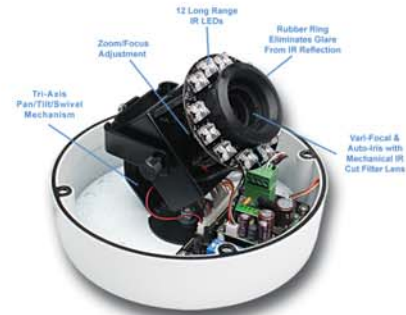

CC-9035DHL

- ✓ INDOOR/OUTDOOR NIGHT VISION VANDAL DOME CAMERA
- ✓ 1/3" SONY H.Q.1 SUPER HAD CCD ~ 550 TV LINES
- ✓ OUTDOOR WEATHER PROOF: IP66
- ✓ MECHANICAL IR CUT FILTER
- ✓ NIGHT VISION UP TO 65 FT.
- ✓ AUTO IRIS & VARI-FOCAL 3.7~12MM LENS
- ✓ TRI-AXIS FLEXIBLE CEILING & WALL MOUNTING
- ✓ 24V AC & 12V DC DUAL VOLTAGE

Specifications

CC-9035DHL

Power Requirements	DC 12V / AC 24V
Synchronization	Internal/Line-lock auto detect
Image Device	1/3" Sony H.Q.1 CCD
Scanning System	PAL: 625 Lines, NTSC: 525 Lines 2:1 Interlace
Picture Elements	PAL: 795x596, NTSC: 811x508
Horizontal Resolution	550 TV Lines
Current Draw	500mA @ 12V DC
Minimum Illumination	0 Lux under IR illumination
IR Wavelength	700~1100nm (Built in 850nm)
OLPF Switching	Auto switching
S/N Ratio	Better than 50dB
Gain Control	ON/OFF switchable
Focal Length	3.7~12mm@F1.6
White Balance	AWB
Gamma	0.45
Backlight Compensation	ON/OFF switchable
Product Material	Metal
Video Output	1Vp-p, 75Ω composite
Vandal Proof	10 pounds of sledgehammer durability
IP Code	IP66
Operating Temperature	14°F~122°F (-10°C~50°C)

* Specifications Subjected to Change Without Prior Notice

CC-9115DH

- ✓ INDOOR NIGHT VISION VANDAL CORNER CAMERA
- ✓ 1/3" SONY SUPER HAD CCD
- ✓ NIGHT VISION UP TO 15 FT.
- ✓ IDEAL FOR ELEVATOR & OTHER CORNER MOUNT APPLICATIONS
- ✓ OUTDOOR WEATHER PROOF: IP66

Specifications

CC-9115DH

Image Pick-up Device	1/3" Sony High Resolution Super HAD CCD
Effective Picture Elements	NTSC: 768x492 (HxV) / PAL: 752x582 (HxV)
Horizontal Resolution	480 TV Lines
Minimum Illumination	0.1Lux F2.0
S/N Ratio	More than 48dB (AGC Off)
Auto Electronic Shutter	NTSC: 1/60~1/100,000 / PAL: 1/50~1/100,000
Iris Control	Auto
Gamma Characteristic	0.45
Lens Mount	3.6mm
AGC	On/Off
Synchronous System	Negative Sync Internal
Video Output	VBS, 1.0V p-p Composite
Power Consumption	DC 12V/60mA (CDS ON: 120mA Max)
Operating Temperature	-10°C~50°C / 14°F~122°F
Dimensions	4.73 (H) x 4.73 (W) x 3.55 (D) inches
Weight	0.66 lbs