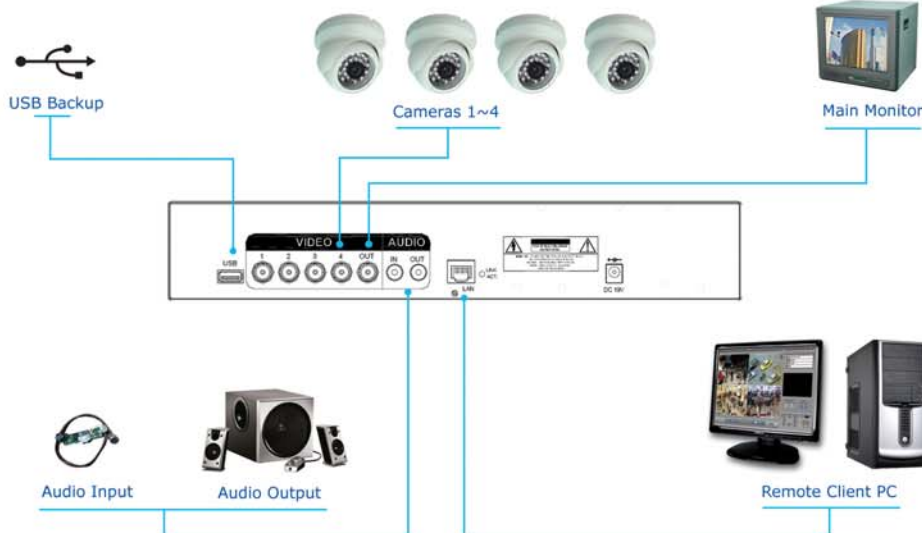

## Specification

Model	<b>DVR-040</b>
Video System	NTSC/PAL (Auto Detection)
Video Compression	MPEG4
Video Input	4 x BNC: Composite Video 1 Vp-p 75Ω
Video Output	1 x BNC: Composite Video 1 Vp-p 75Ω
Maximum Recording Rate	[Simplex] NTSC: 360x240 @ 120 IPS, PAL: 360x288 @ 100 IPS [Duplex] NTSC: 360x240 @ 40 IPS, PAL: 360x288 @ 32 IPS
Adjustable Recording Speed	[Simplex] NTSC: 120/60/30 IPS, PAL: 100/50/25 IPS [Duplex] NTSC: 40/28/20 IPS, PAL: 32/24/16 IPS
Multi-language OSD	English/Chinese/Japanese/French/German/Spanish/Portuguese
Image Quality Setting	Best/High/Normal/Basic
Hard Disk Storage	1 x IDE HDD
Recording Mode	Manual/Timer/Motion/Remote
Refresh Rate	NTSC: 120 IPS, PAL: 100 IPS
Operation Modes	Simplex or Duplex
Audio I/O	1 x Audio Input, 1 x Audio Output
Motion Detection Area	16x12 grids per Camera for all Channels
Motion Detection Sensitivity	4 Adjustable Variables for Precise Motion Detection
Backup Device	USB 2.0 Flash Drive
USB Interface	1 x USB port
Web Transmission Format	MPEG4
Network	10/100 Base-T. Supports Remote Control and Live View
Network Protocol	TCP/IP, PPPoE, DHCP, DDNS
Remote Client Software	Licensed Software AP, IE Browser (Win2000, WinXP, Vista)
Video Adjustment	Hue/Color/Contrast/Brightness
Daylight Saving	Yes
Power Source & Consumption	DC 19V, < 42W
Operating Temperature	10°C~40°C (50°F~104°F)
Dimensions	13.58 (W) x 2.36 (H) x 8.78 (D) inches
System Recovery	System Auto Recovery After Power Failure

\* Specifications subjected to change without prior notice

Remote Client Software

DDNS Setup

CV-001  
BNC to VGA Adapter  
(Optional)