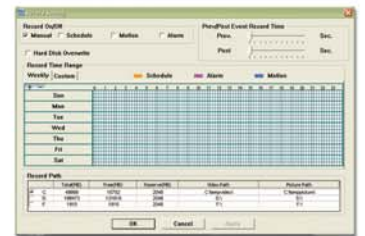

CV-001
BNC to VGA Adapter
(Optional)